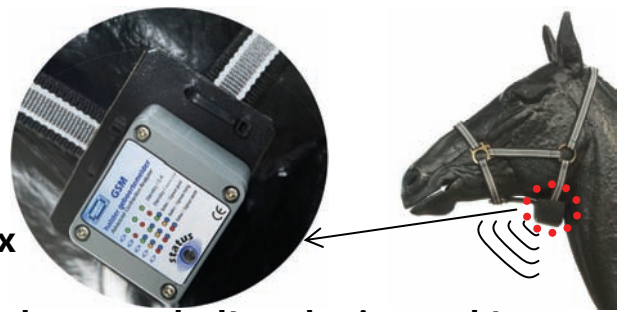

## *The Belt-BirthAlert models*

- ▶ As soon as your mare starts having contractions, you'll receive a call from the BirthAlert system on your phone. The system can call 4 numbers sequentially.
- ▶ The GSM - BirthAlert is waterproof and so perfectly suitable for using outdoors.
- ▶ There is a model available for every horse, there are three different models.
- ▶ Remote configurable by your own cellphone.
- ▶ Expandable with one or more Slave-BirthAlerts.

## *The Halter-BirthAlert*

**The most compact BirthAlert on earth!!**

- ▶ The Halter BirthAlert functions in the same way as the Belt-BirthAlert system, but this tiny little box fits directly to every halter. Therefore it is suitable for every kind of horse. The mare can keep wearing her own halter she is used to.
- ▶ The Halter-BirthAlert is ultra light weight and compact.
- ▶ Unlike other Halter systems this BirthAlert produces never false-notifications when a mare simply eats, drinks or grazes.
- ▶ Remote configurable by your own cellphone.
- ▶ Expandable with one or more Slave-BirthAlerts.